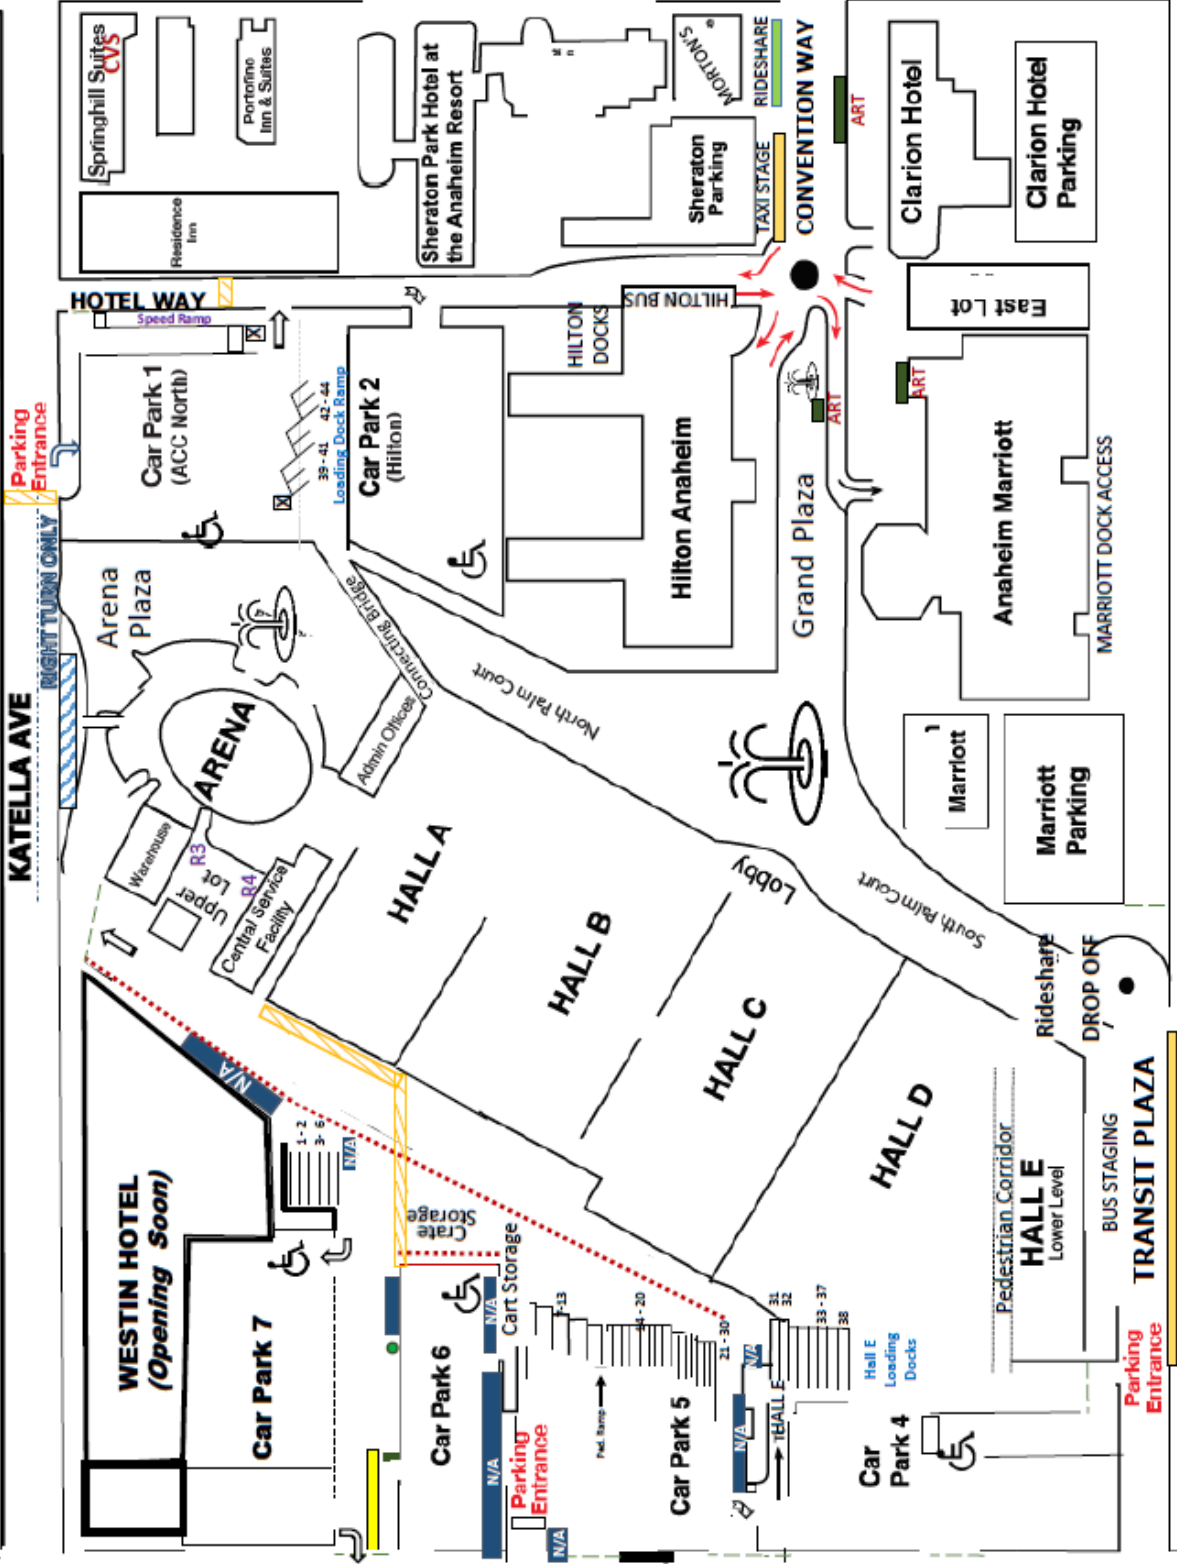

# ANAHEIM CONVENTION CENTER PARKING GUIDE

Disney Portal

DLAND DRIVE

DISNEY WAY

ACC Parking at  
The Shops at  
Anaheim  
Gardenwalk

Hyatt House  
Walgreens

Disney's  
Toy Story  
Parking

HARBOR BLVD